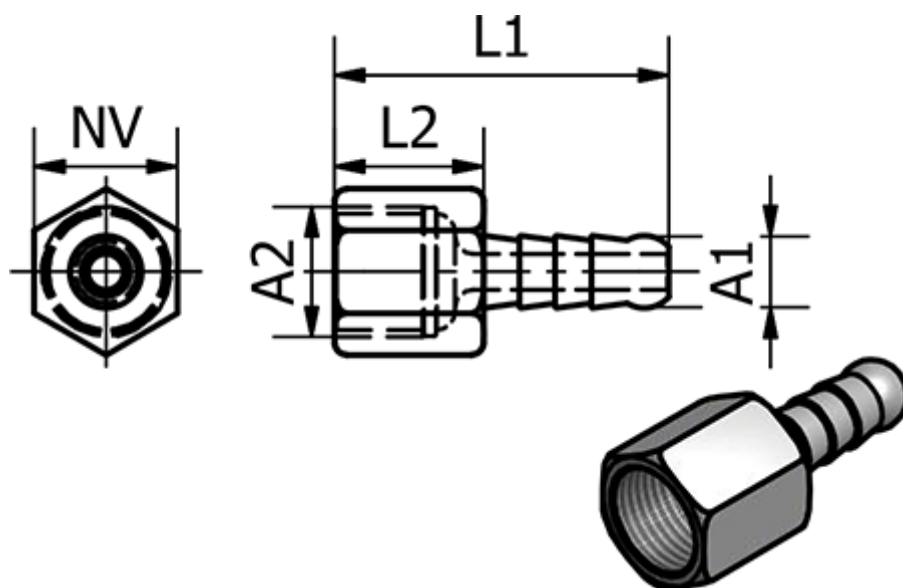

Article number: 58623713N

Description: Tube Connector 237.13-N, Ø14 - G 3/8"
Nickel-plated brass

Measures

Ext. Hose Diameter A1	= 14
L1	= 35
L2	= 12
NV	= 19
Thread A2	= G 3/8"